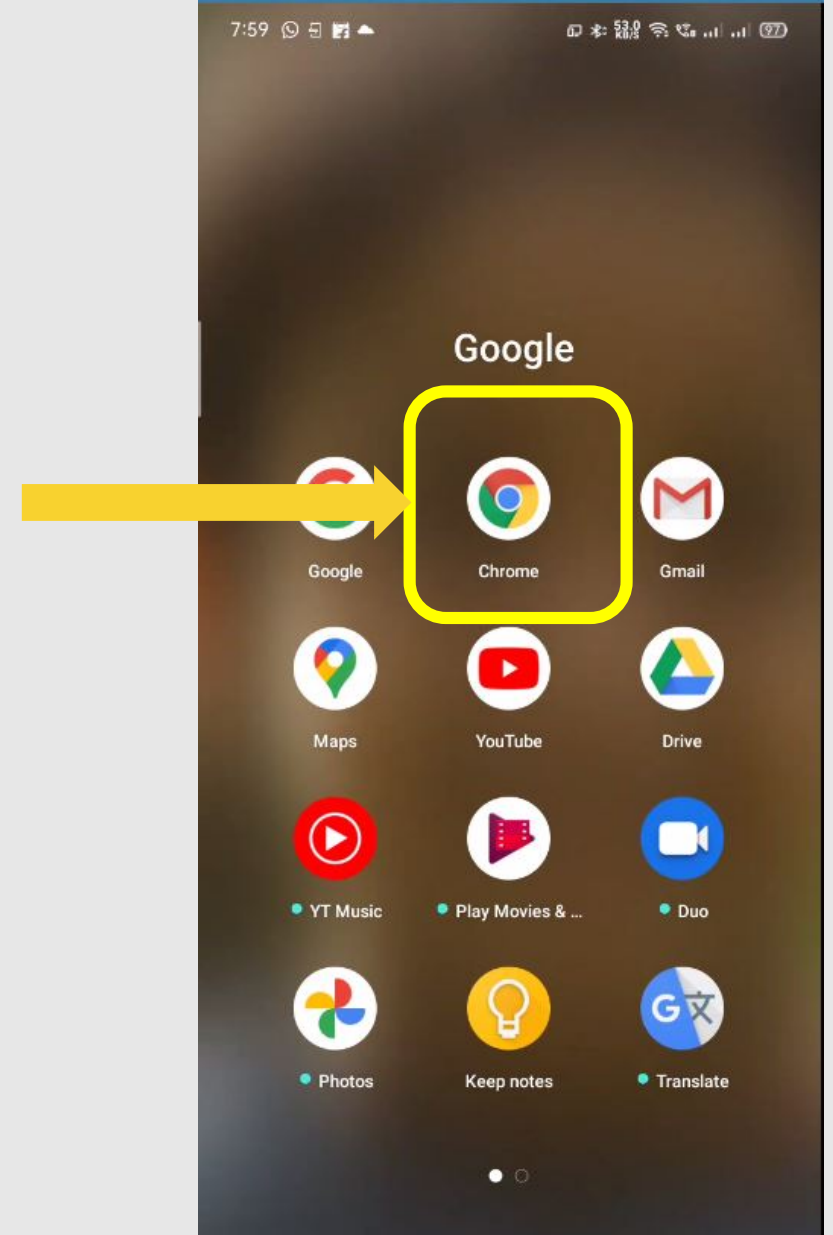

4. ಗೂಗಲ್
ಕ್ರೋಮ್
ಅಪ್ಲಿಕೇಷನ್ ಮೇಲೆ
ಕ್ಲಿಕ್ ಮಾಡಿ.